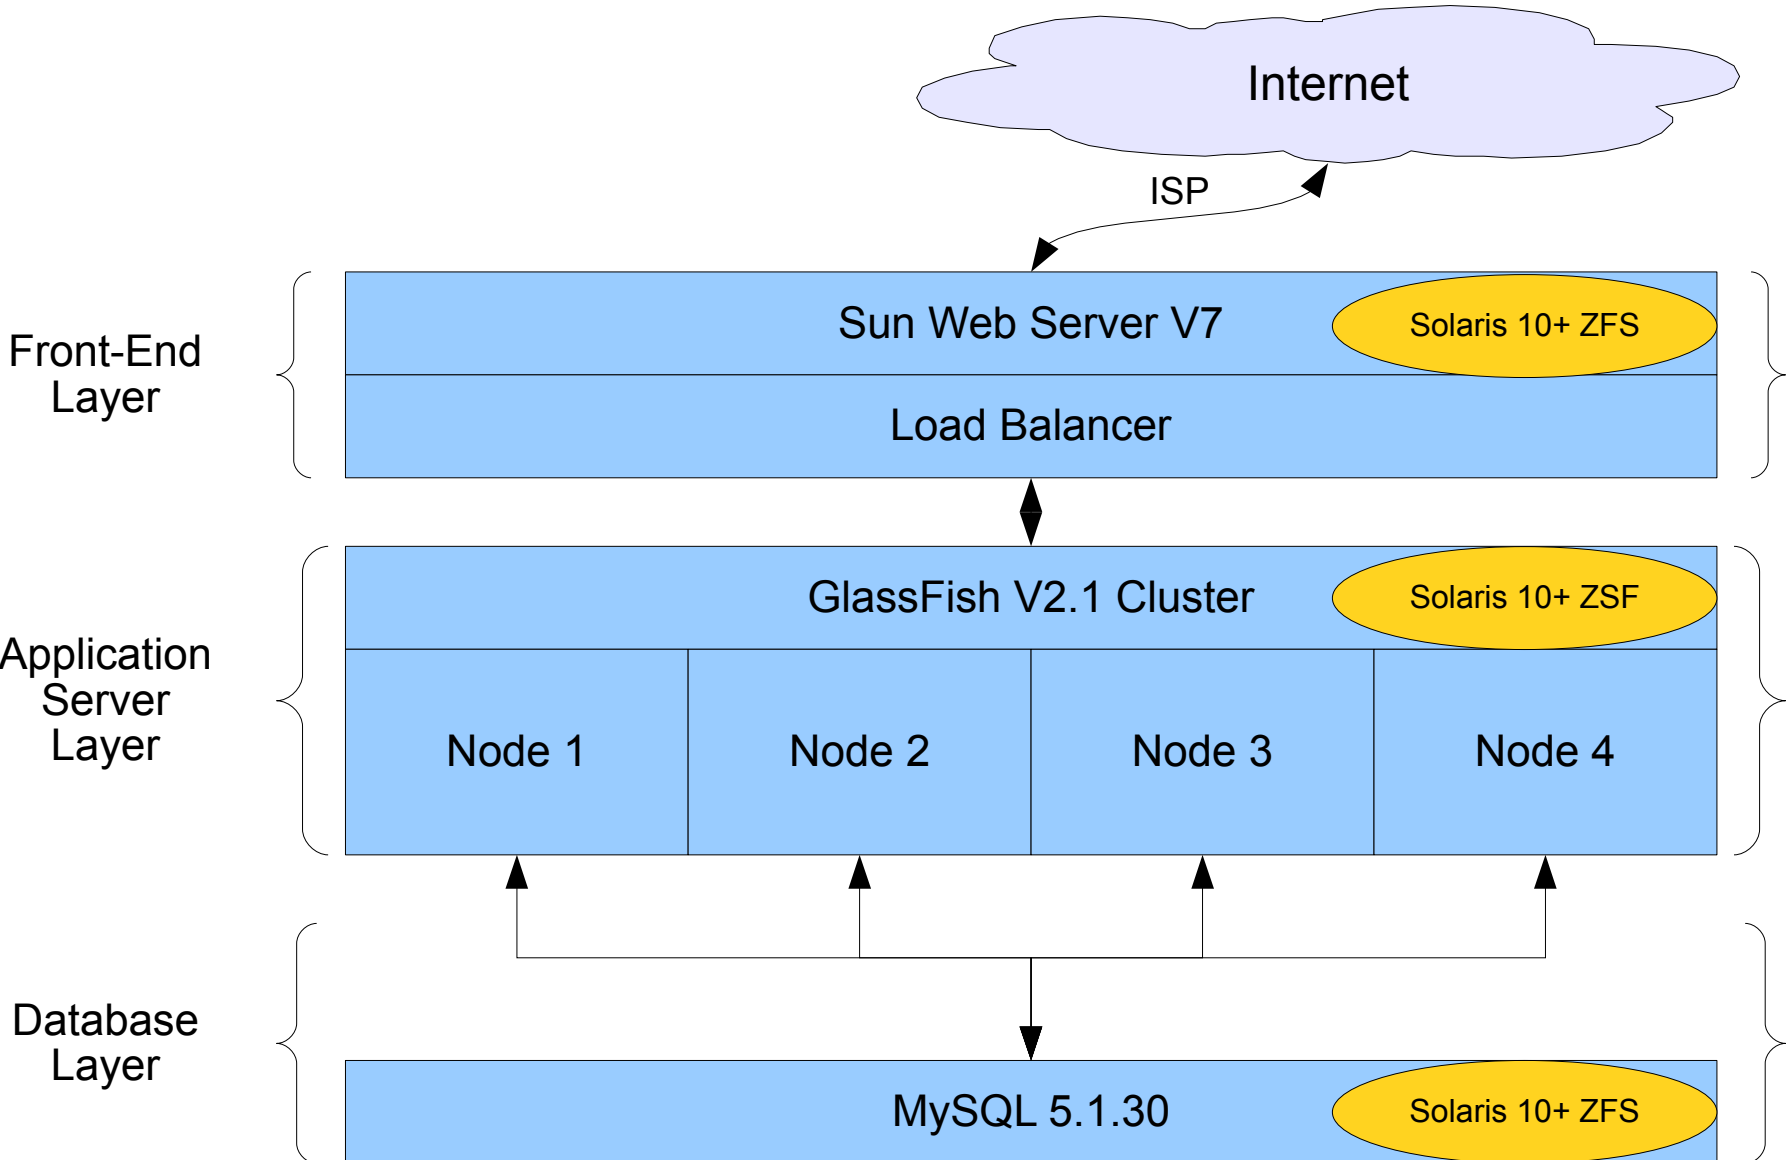

Hardware, Software & Tools
Webzzle

General Internet Company

Webzzle - Hardware Infrastructure

Webzzle - Software Infrastructure

Webzzle - Tools

- **Sun & Open-Source tools**
 - Solaris 10, GlassFish 2.1, MySQL 5.1, Sun Web Server 7
 - IDE : Netbeans 6.5 (Sun Java enterprise Studio) + Eclipse
 - Java 1.5
 - jmaki 1.8
 - Yahoo API, Google API
 - OpenOffice v3
- **From the roadmap...**
 - Squid
 - Memcached, MySQL proxy
 - Wikipedia crawler upgrade