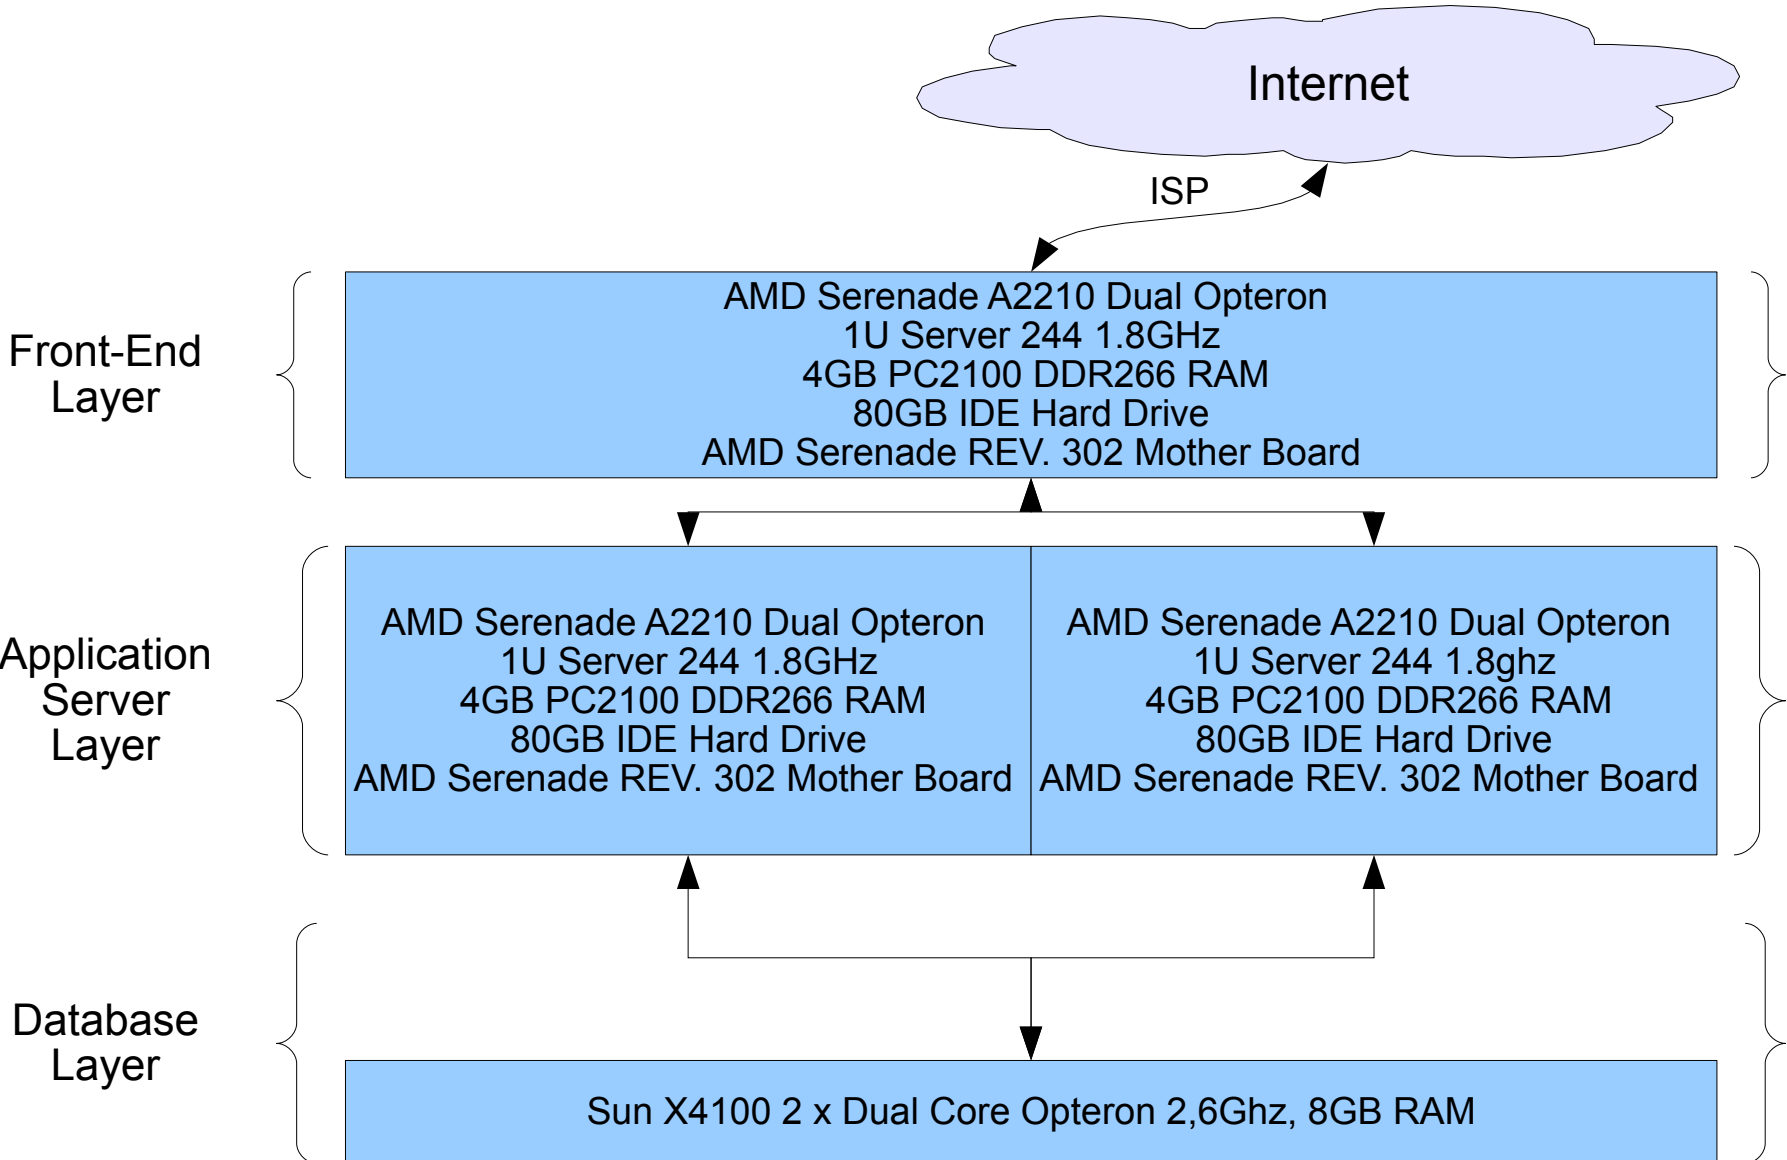

Hardware, Software & Tools
Webzzle

General Internet Company

Webzzle - Hardware Infrastructure

Webzzle - Software Infrastructure

Webzzle - Tools

- **Sun & Open-Source tools**
 - Solaris 10, GlassFish 2.1, MySQL 5.1, Sun Web Server 7
 - IDE : Netbeans 6.5 (Sun Java enterprise Studio) + Eclipse
 - Java 1.5
 - jmaki 1.8
 - Yahoo API, Google API
 - OpenOffice v3
- **From the roadmap...**
 - Squid
 - Memcached, MySQL proxy
 - Wikipedia crawler upgrade