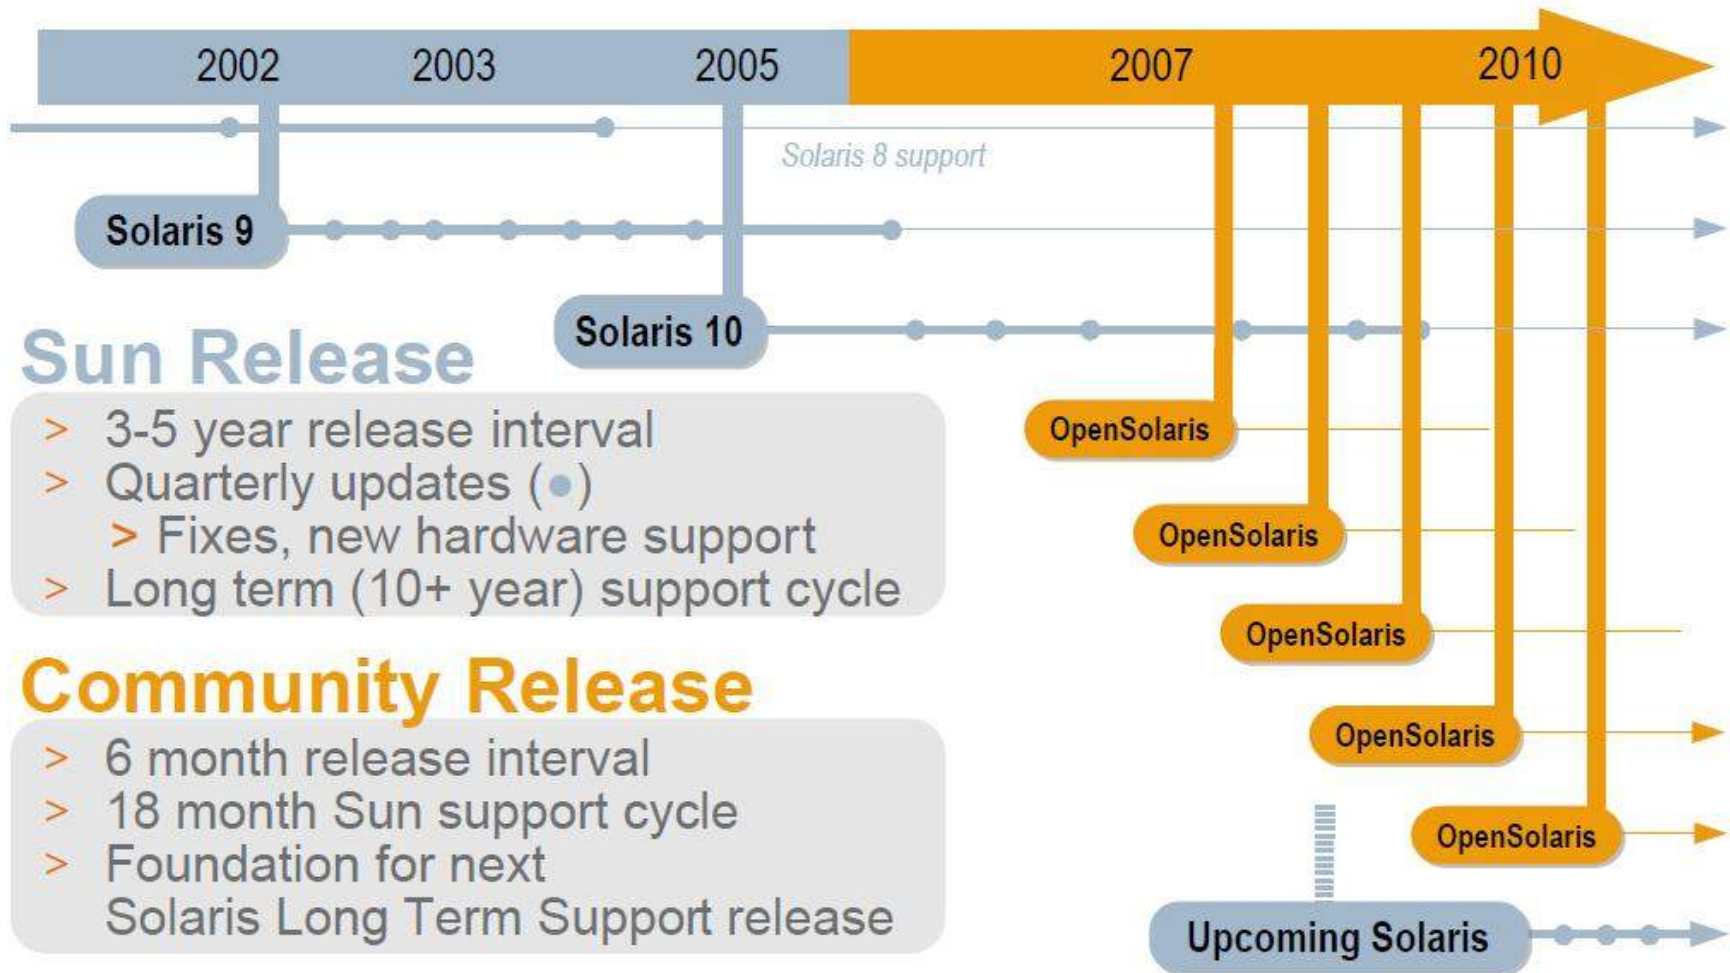

Solaris Release Model